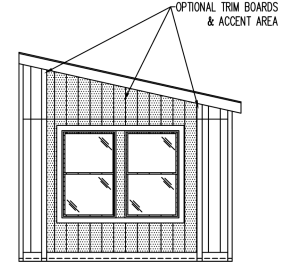

REAR ENDWALL